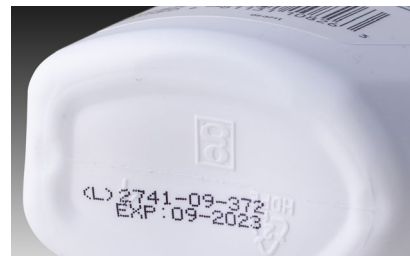

Personal care — HDPE plastic